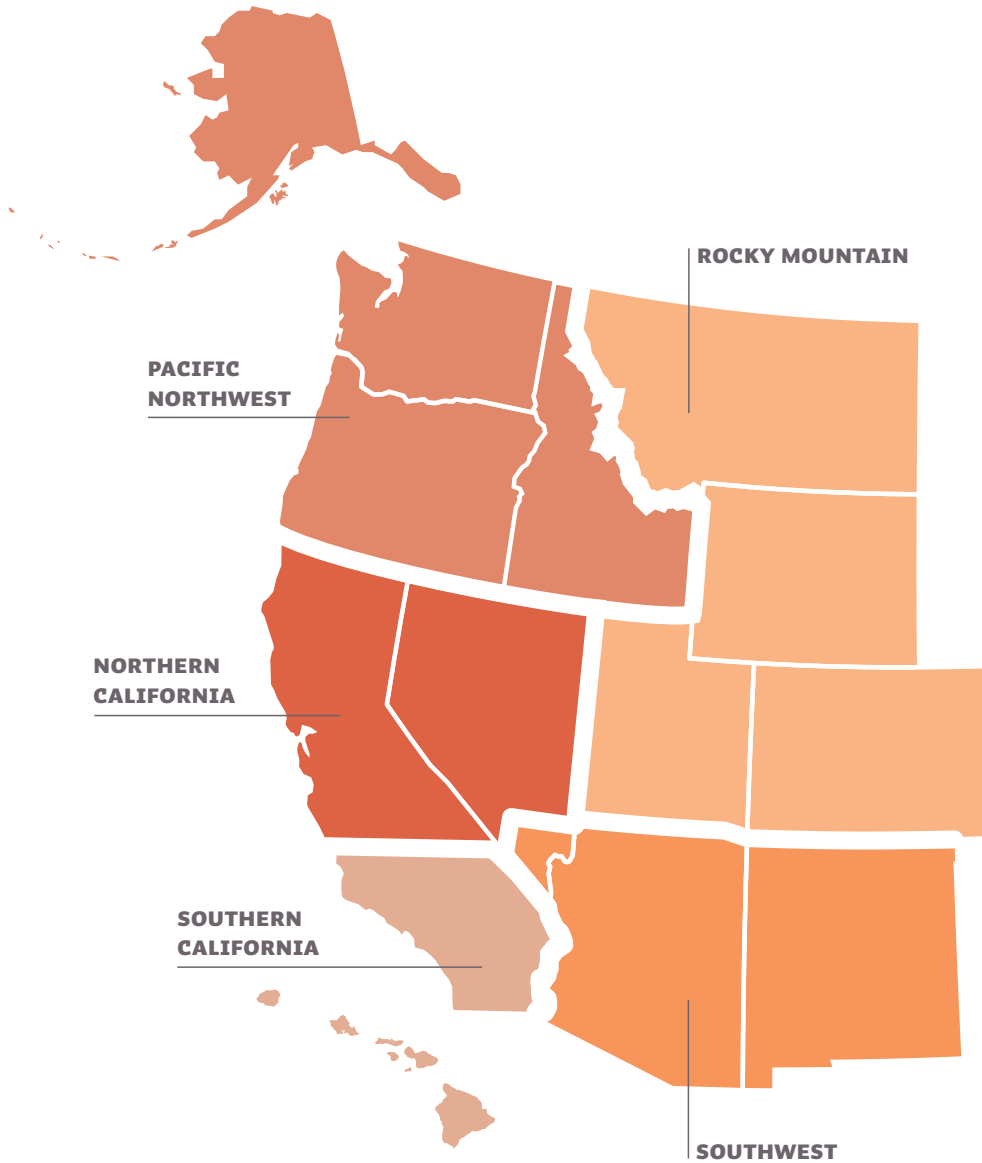

Zoned editorial

In order to provide Westerners with editorial relevant to their lifestyles, *Sunset* Magazine is published in five zoned editions every month, with region-specific garden and travel information.

Pacific Northwest (270,000)

Includes Alaska, British Columbia, Idaho, Oregon, and Washington.

Northern California (350,000)

Extends from the Oregon border south to the counties of Fresno, Inyo, Kings, Mono, Monterey, and Tulare. Includes all of Nevada except Clark County. This edition is also distributed to U.S. subscribers residing outside the West, as well as subscribers in the balance of Canada and other international locales.

Southern California (315,000)

Includes the counties of Imperial, Kern, Los Angeles, Orange, Riverside, San Bernardino, San Diego, San Luis Obispo, Santa Barbara, and Ventura, as well as Hawaii.

Rocky Mountain and Southwest (230,000)

Rocky Mountain includes Colorado, Montana, Utah, and Wyoming. Southwest includes Arizona, New Mexico, Texas, and Clark County, Nevada.